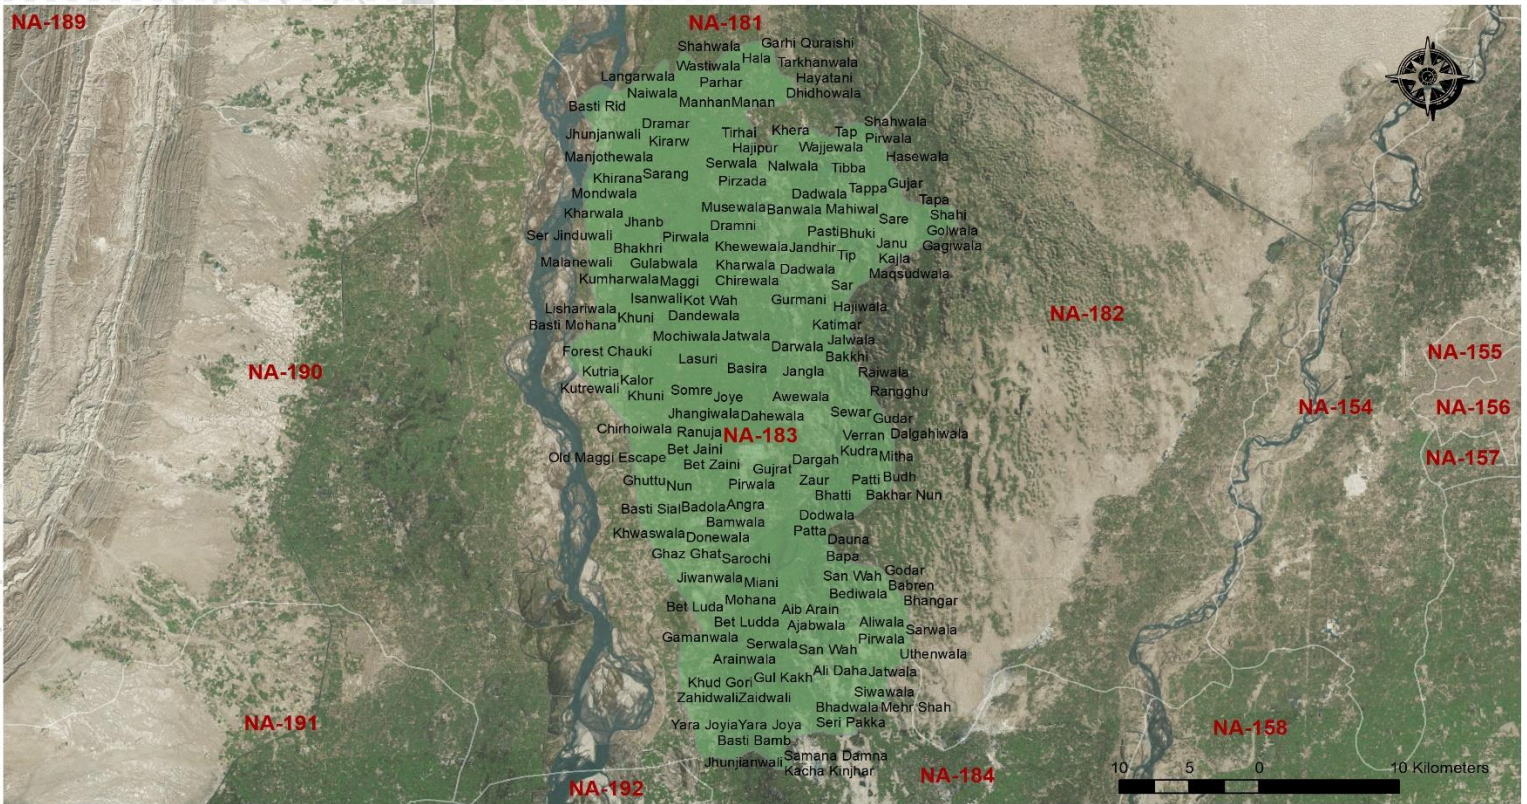

CONSTITUENCY PROFILE

NA-183 MUZAFFARGARH-III PUNJAB

CONSTITUENCY POPULATION

692,246

VOTER STATISTICS

Male 183,079

Female 152,247

Total 335,326

48% of the total population are registered as voters

POLLING STATIONS

84 Male 85 Female 118 Combined 287 Total

Number of polling stations where registered voters exceed 1,200: 118

POLLING BOOTHS

332 Male 295 Female 627 Total

AVERAGE VOTER AT POLLING STATION 1,168 AVERAGE VOTER AT POLLING BOOTH 535

LIST OF CONTESTING CANDIDATES

#	Name	Name of Political Party
1	Arshad Iqbal	Muttahidda Majlis-e-Amal Pakistan
2	Allah Bachaya	Tehreek-e-Labaik Pakistan
3	Imtiaz Hussain	Independent
4	Amjad Noor Muhammad Khan	Independent
5	Husnain Raza	Independent
6	Zulfiqar Ali Dasti	Independent
7	Raza Rabani Khar	Pakistan Peoples Party Parliamentarians
8	Sajid Mehmood Ashraf	Independent
9	Sadam Hussain	Independent
10	Tariq Ahmad Gormani	Independent
11	Fiaz Hussain	Independent
12	Muhammad Zeeshan Gurmani	Independent
13	Muhammad Saud	Independent
14	Muhammad Arif Khan Baloch	Pakistan Muslim League (Nawaz)
15	Muhammad Ali Raza Khar	Independent
16	Malik Muhammad Rafeeq Khar	Pakistan Tehreek-e-Insaf